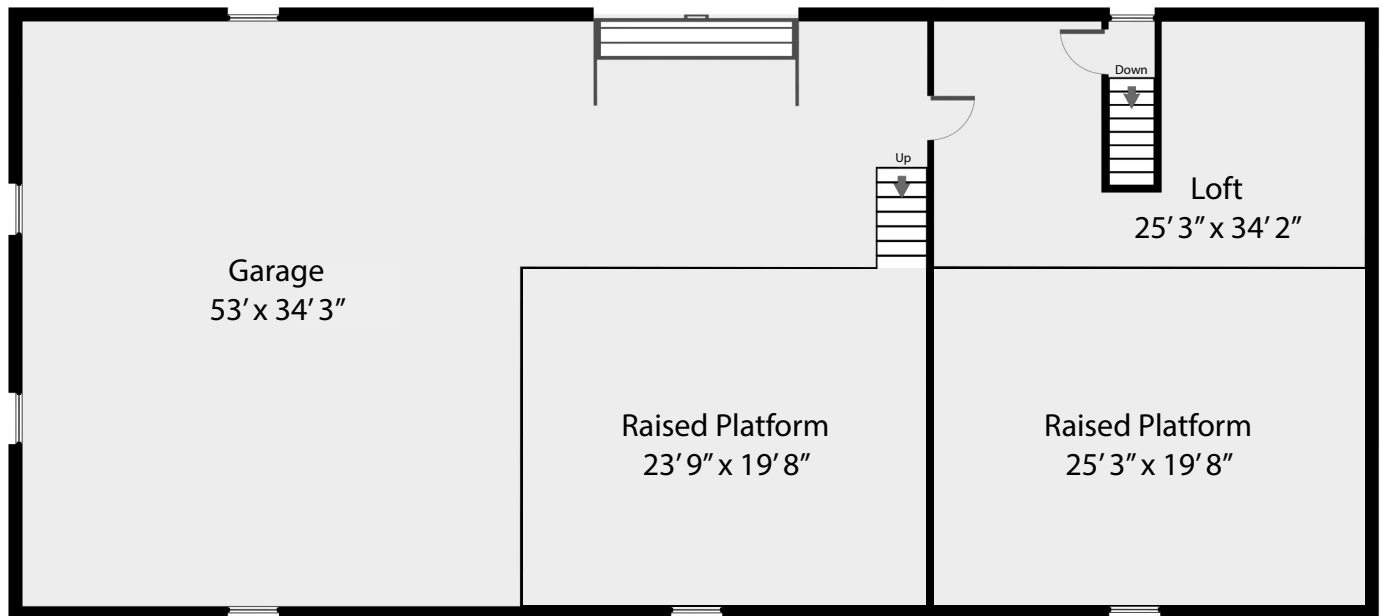

7930 Coray Lane, Verona  
5,326 Total Estimated sq ft

**Alan Feder**

alan@madcitydreamhomes.com

mobile (608) 338-1826

www.madcitydreamhomes.com

1619 Monroe St, Suite 1

Madison, WI 53711

### ▼ Upper Level

2,613 Estimated Total sq ft

### ▼ Lower Level

2,613 Estimated Total sq ft • 868 Estimated Finished sq ft

7930 Coray Lane, Verona

**Alan Feder**

alan@madcitydreamhomes.com

mobile (608) 338-1826

www.madcitydreamhomes.com

1619 Monroe St, Suite 1

## Outbuilding 2

2,708 Estimated Total sq ft