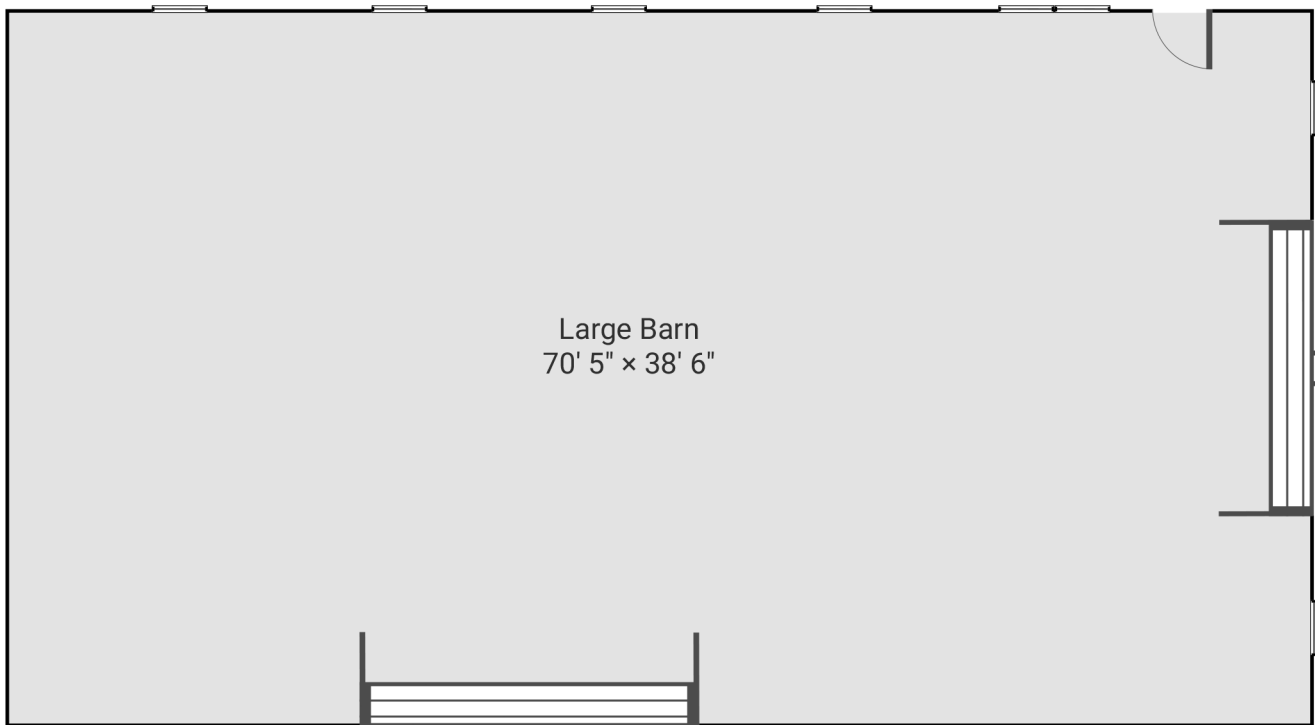

### ▼ Upper Level

2,613 Estimated Total sq ft

### ▼ Lower Level

2,613 Estimated Total sq ft • 868 Estimated Finished sq ft

7930 Coray Lane, Verona

**Alan Feder**

alan@madcitydreamhomes.com

mobile (608) 338-1826

www.madcitydreamhomes.com

1619 Monroe St, Suite 1

## Outbuilding 2

2,708 Estimated Total sq ft

## Outbuilding 3

552 Estimated Total sq ft