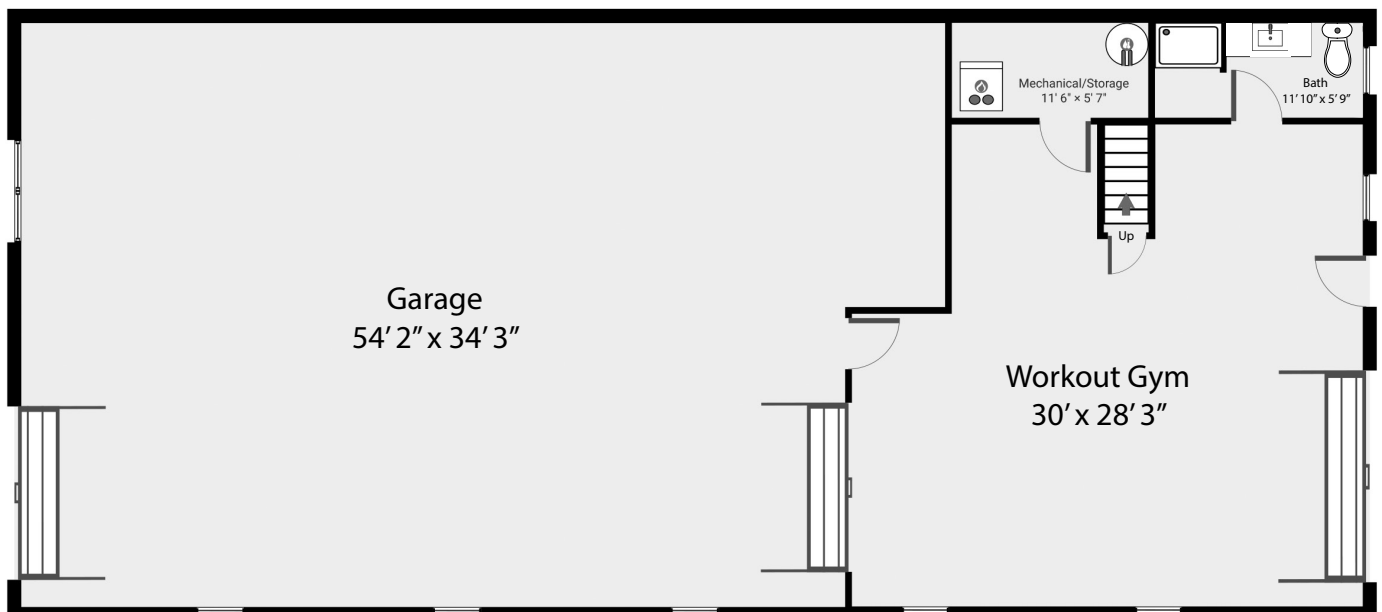

### ▼ Upper Level

2,613 Estimated Total sq ft

### ▼ Lower Level

2,613 Estimated Total sq ft • 868 Estimated Finished sq ft

7930 Coray Lane, Verona

**Alan Feder**

alan@madcitydreamhomes.com

mobile (608) 338-1826

www.madcitydreamhomes.com

1619 Monroe St, Suite 1

## Outbuilding 2

2,708 Estimated Total sq ft